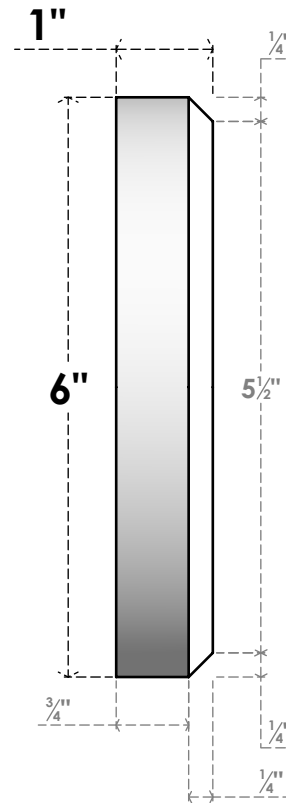

# ROSP060X060X100GRY03

6"W X 6"H X 1"P STANDARD GRAYSON BULLSEYE ROSETTE WITH BEVELED EDGE, ARCHITECTURAL GRADE PVC

**FRONT**

**SIDE**

EKENA MILLWORK  
2300 WEST MAIN ST.  
CLARKSVILLE, TX 75426  
TOLL FREE: 866-607-0453  
WWW.EKENAMILLWORK.COM

**NOTES**

1. INSTALLATION TO BE COMPLETED IN ACCORDANCE WITH MANUFACTURER'S SPECIFICATIONS.
2. DRAWING MAY NOT BE TO SCALE
3. THIS DRAWING IS INTENDED FOR DESIGN AND PLANNING PURPOSES ONLY.
4. ALL INFORMATION CONTAINED HEREIN WAS CURRENT AT THE TIME OF DEVELOPMENT BUT MUST BE REVIEWED AND APPROVED BY THE PRODUCT MANUFACTURER TO BE CONSIDERED ACCURATE.
5. ARCHITECTURAL GRADE PVC PRODUCTS ARE MADE FROM EXPANDED CELLULAR PVC AND COME NATURALLY WHITE BUT MAY BE PAINTED