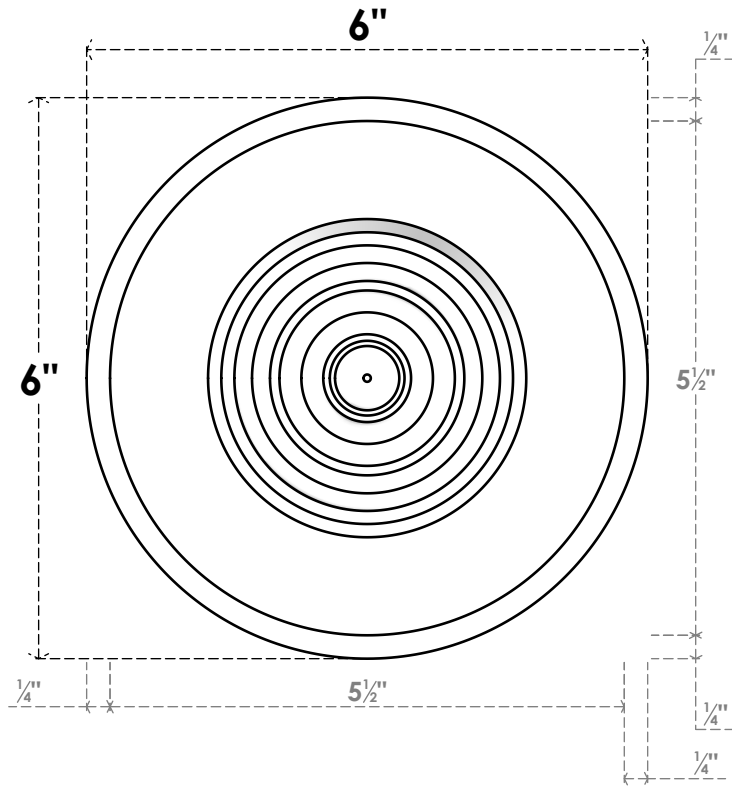

# ROSP060X060X100GRY03

6"W X 6"H X 1"P STANDARD GRAYSON BULLSEYE ROSETTE WITH BEVELED EDGE, ARCHITECTURAL GRADE PVC

**FRONT**

**SIDE**

EKENA MILLWORK  
2300 WEST MAIN ST.  
CLARKSVILLE, TX 75426  
TOLL FREE: 866-607-0453  
WWW.EKENAMILLWORK.COM

**NOTES**

1. INSTALLATION TO BE COMPLETED IN ACCORDANCE WITH MANUFACTURER'S SPECIFICATIONS.
2. DRAWING MAY NOT BE TO SCALE
3. THIS DRAWING IS INTENDED FOR DESIGN AND PLANNING PURPOSES ONLY.
4. ALL INFORMATION CONTAINED HEREIN WAS CURRENT AT THE TIME OF DEVELOPMENT BUT MUST BE REVIEWED AND APPROVED BY THE PRODUCT MANUFACTURER TO BE CONSIDERED ACCURATE.
5. ARCHITECTURAL GRADE PVC PRODUCTS ARE MADE FROM EXPANDED CELLULAR PVC AND COME NATURALLY WHITE BUT MAY BE PAINTED